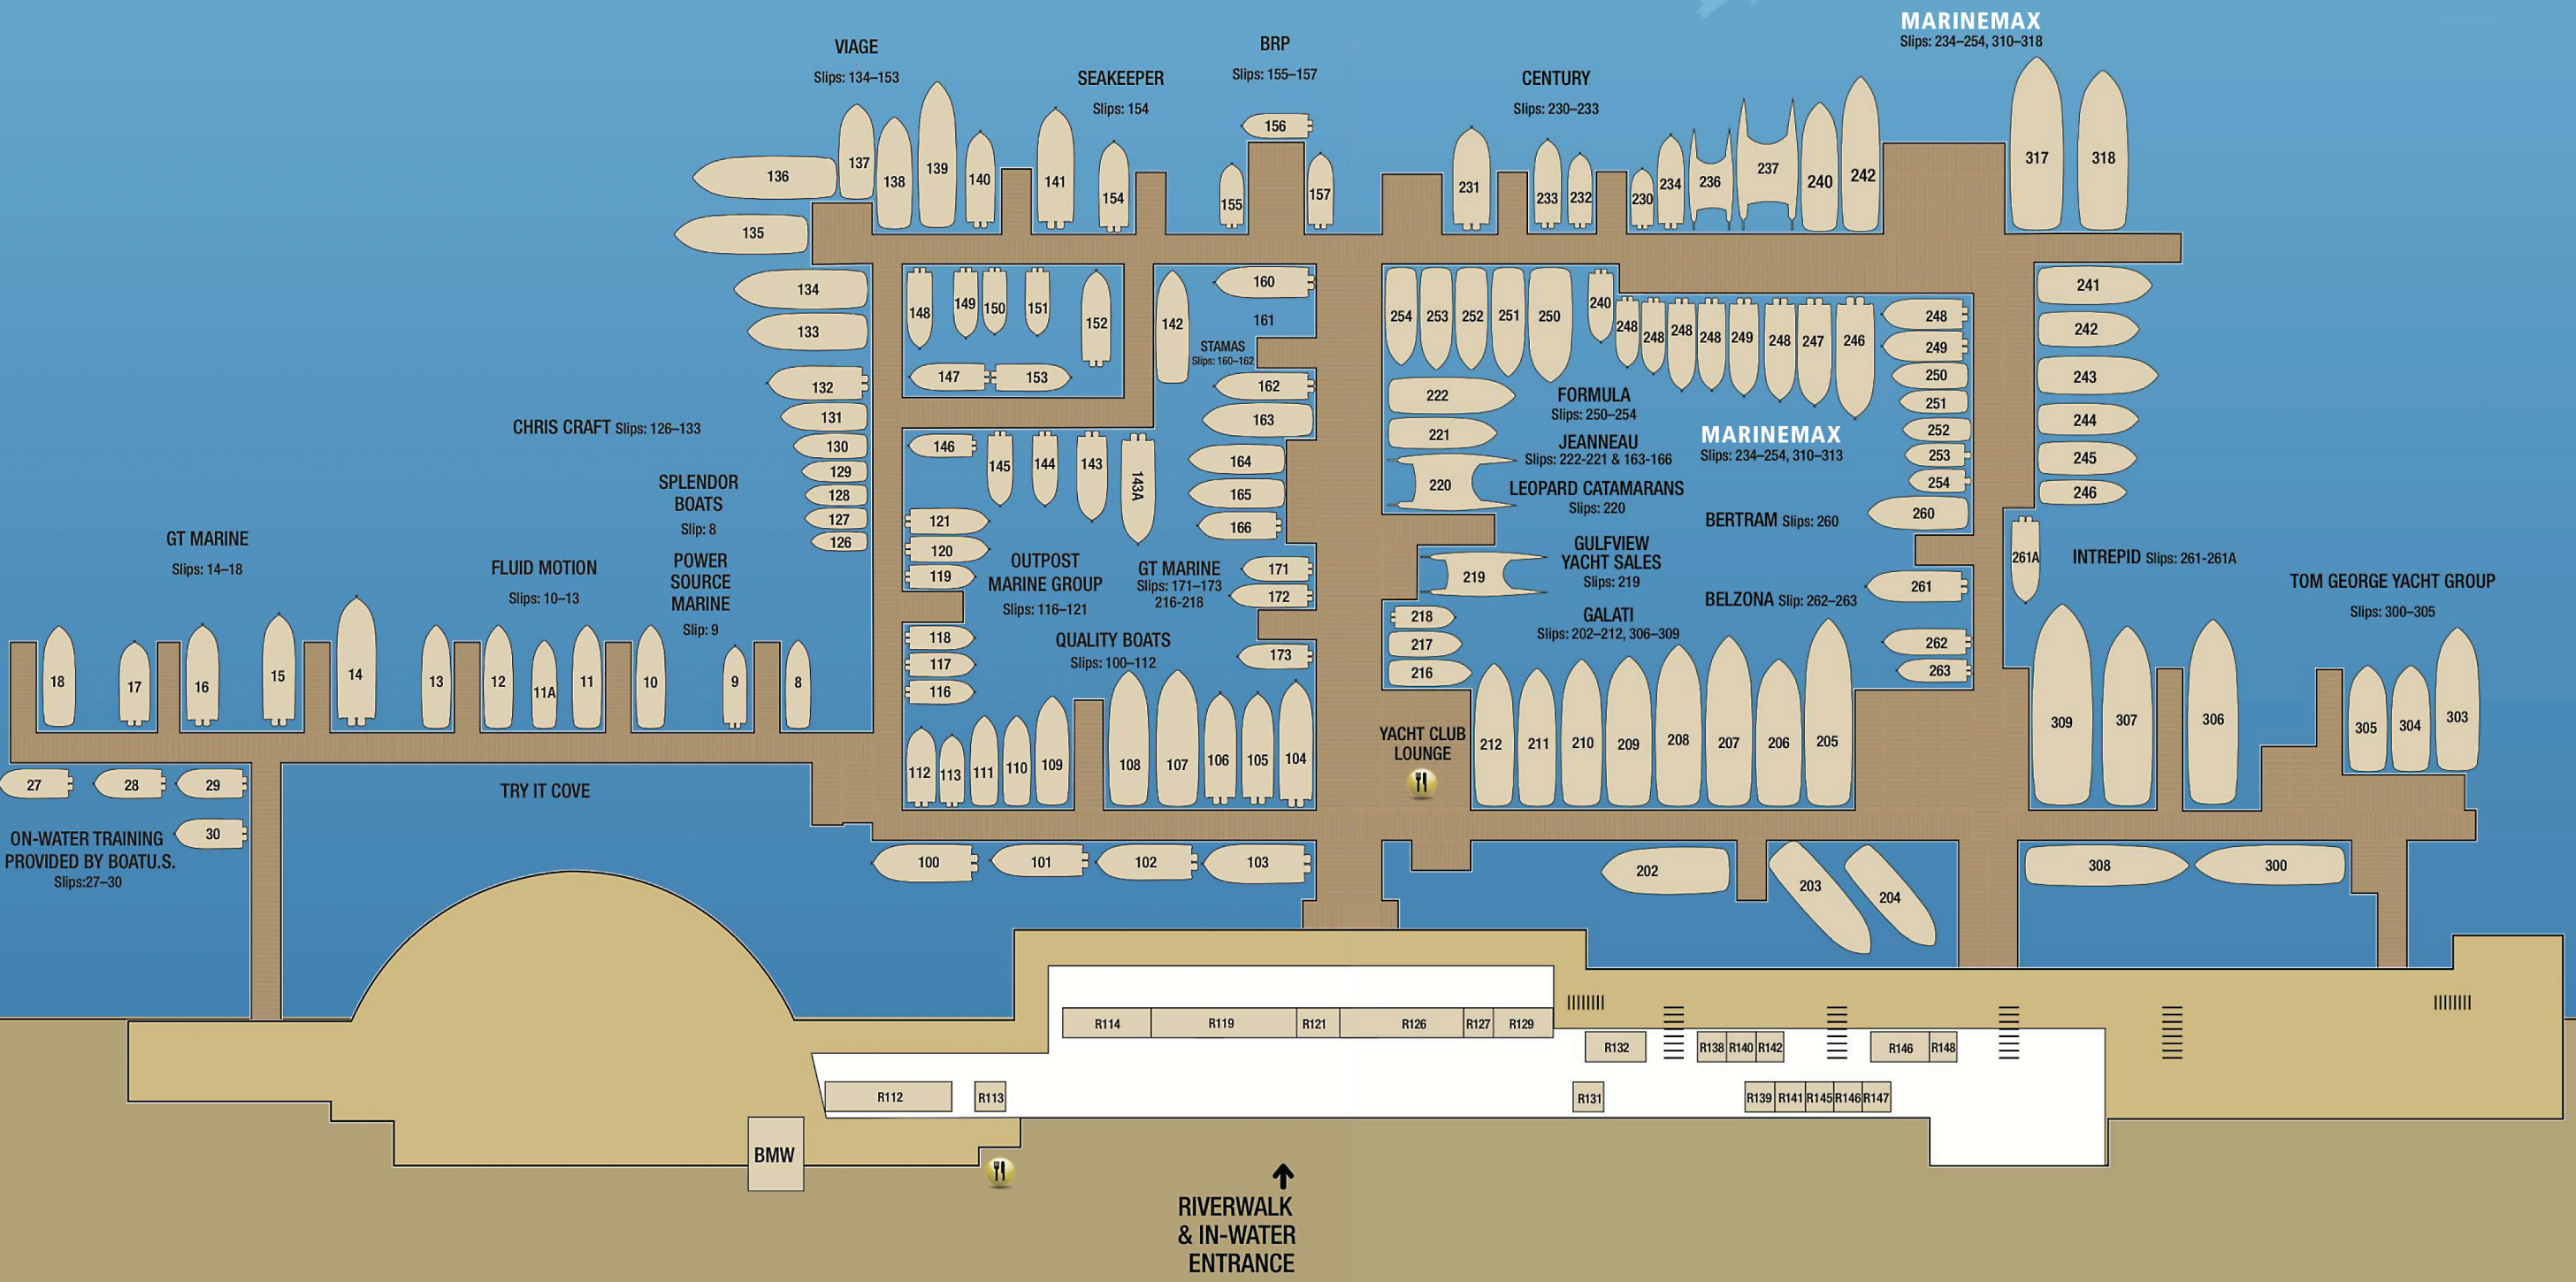

Floorplan

SHOW MARINA

PROGRESSIVE

Tampa BOAT SHOW™

VIAGE
Slips: 134-153

SEAKEEPER
Slips: 154

BRP
Slips: 155-157

CENTURY
Slips: 230-233

MARINEMAX
Slips: 234-254, 310-318

CHRIS CRAFT
Slips: 126-133

SPLendor
BOATS
Slip: 8

GT MARINE
Slips: 14-18

FLUID MOTION
Slips: 10-13

POWER SOURCE
MARINE
Slip: 9

OUTPOST
MARINE GROUP
Slips: 116-121

GT MARINE
Slips: 171-173
216-218

QUALITY BOATS
Slips: 100-112

FORMULA
Slips: 250-254

JEANNEAU
Slips: 222-221 & 163-166

LEOPARD CATAMARANS
Slips: 220

MARINEMAX
Slips: 234-254, 310-313

BERTRAM
Slips: 260

GULFVIEW
YACHT SALES
Slips: 219

GALATI
Slips: 202-212, 306-309

BELZONA
Slip: 262-263

INTREPID
Slips: 261-261A

TOM GEORGE YACHT GROUP
Slips: 300-305

ON-WATER TRAINING
PROVIDED BY BOATU.S.
Slips: 27-30

TRY IT COVE

BMW

↑
RIVERWALK
& IN-WATER
ENTRANCE

- R114 R119 R121 R126 R127 R129
- R132 R138 R140 R142 R146 R148
- R131 R139 R141 R145 R146 R147
- R112 R113